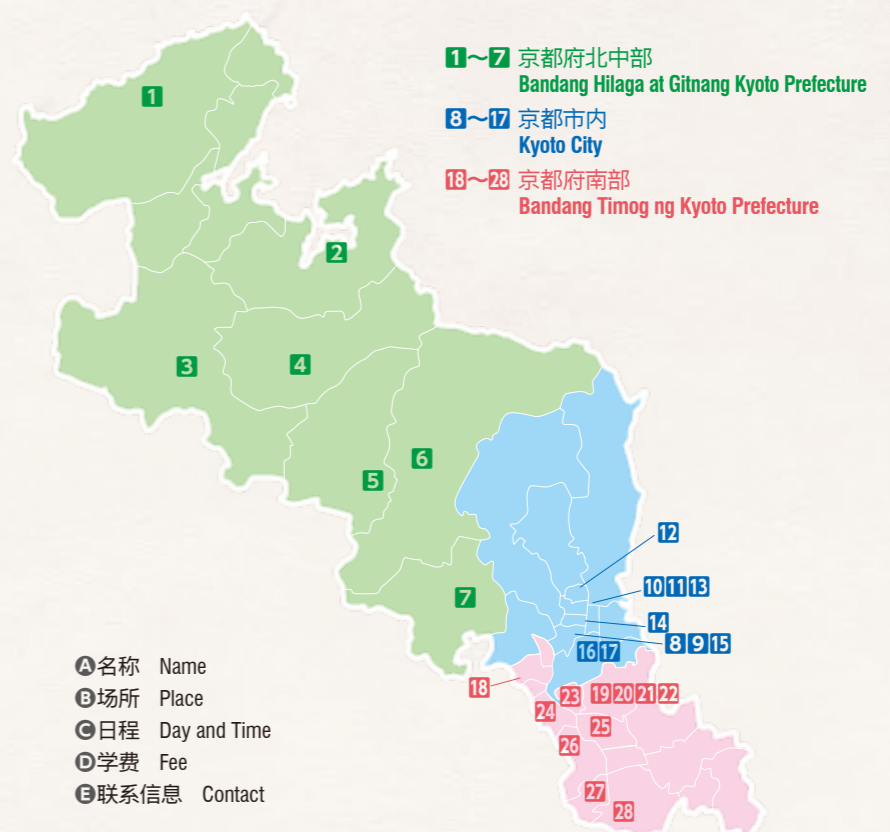

- A Fushimi Youth Action Center - B Fushimi Ward Office, 4th floor - C Sabado, 10:00 am to 11:30 am - D 200 yen / lesson - E Tel: 075-611-4910 Mail: fushimi@ys-kyoto.org - F Web: http://ys-kyoto.org/fushimi/	16

- A Kyoto Mukaijima Japanese Class - B Fujinoki Second House - C Martes, 6:00 pm to 8:00 pm - D Libre - E Web: https://kyo-mukaijima.com/	17

Bandang Timog ng Kyoto Prefecture	
- A Nihongo Class Nagaokakyo - B Pangunahin sa Nagaokakyo City Civic Activity Support Center - C Puwedeng pag-usapan ng estudyante at instructor - D 500 yen / lesson (enrollment fee 1,000 yen) - E Mail: nihongonagaoka@gmail.com	18

- A Uji City International Association Japanese Class - B Uji City Sogo Fukushi Kaikan - C Sabado, 2:00 pm to 3:30 pm - D Libre (*may membership fee bawat taon na 2,000 yen) - E Tel: 090-1711-0348 Mail: konahiro@sasuganet.jp - F Web: https://k-ucia.com/	19

- A Uji Japanese Class - B Puwedeng pag-usapan ng estudyante at instructor - C Miyerkules, 9:00 am to 12 noon - D Biyernes, 11:00 am to 12 noon, 1:00 pm to 3:00 pm - E One-hour lessons within the times stated above. - F 500 yen / month - G Tel: 0774-33-1901 Mail: uji.jp94@gmail.com	20

- A Speak Salon Japanese Class - B Todo Fureai Center - C Huwebes, 6:30 pm to 8:00 pm - D 2,000 yen/ year, 1,000 yen/ 6 months - E Tel: 070-1731-7077 Mail: tsurara0325midori1227@gmail.com - F Web: https://www.facebook.com/speak.salon.uji/	21

- A 名称 Name
- B 场所 Place
- C 日程 Day and Time
- D 学费 Fee
- E 联系信息 Contact

- A Hoyukan - B Okubo Youth Center - C Martes at Biyernes, 7:00 pm to 9:00 pm - D Libre - E Tel: 0774-39-9281	22

- A Kumiyama Japanese Class - B Fureai Koryukan You Hall - C Miyerkules, 6:45 pm to 8:15 pm - D 2,000 yen/year, 1,000 yen/6 months - E Tel: 090-6664-1339 Mail: asakurataka01951@gmail.com	23

- A Yawata City Japanese Course "Sekai wa Teman" - B ①Otokoyama Public Hall - C Martes, 2:00 pm to 4:00 pm, 7:00 pm to 9:00 pm - D Huwebes, 7:00 pm to 9:00 pm - E Sabado, 1:30 pm to 3:30 pm - F ②Shimizu Public Hall - G Huwebes, 7:30 pm to 9:30 pm - H 1,000 yen (enrollment fee) - I Tel: 075-981-8670 Mail: adamitsu@iris.eonet.ne.jp	24

- A Joyo International Exchange Association "Yumekikyu" Japanese Class - B ①Joyo International Exchange Association - C Lunes hanggang Biyernes, 9:00 am to 5:00 pm - D ②Palette Joyo - E Linggo, 10:00 am to 12 noon - F Puwedeng pag-usapan ng estudyante at instructor - G Libre (*may JIEA's membership fee bawat taon na 3,000 yen) - H Tel: 0774-57-0713 Mail: inquiry@jiea.jp - I Web: https://www.jiea.jp/	25

- A Kyotanabe Kokusai Fureai Net - B Kyotanabe City Hall - C Martes, 10:00 am to 12 noon, 7:00 pm to 8:30 pm - D Libre - E Tel: 0774-62-2552 Mail: kyotanabekokusainet@gmail.com	26

- A Seika Global Net - B ① (Japanese Learning Room) Seika Town Hall - C *You can bring your children. - D Martes, 10:15 am to 11:45 am - E ② (Japanese Class) Seika Town Hall - F Martes, 7:00 pm to 8:45 pm - G 1,000 yen / 6 months - H Tel: 0774-72-5896 Mail: seikaglobalnet@gmail.com - I Web: https://seikaglobalnet.wix.com/japanese/	27